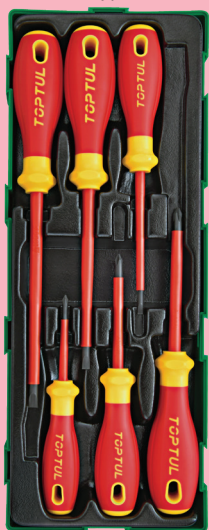

\$77⁰⁰ set
Diesel Injector Puller Set
 JGA10101

\$39⁰⁰ ea

Diamond Tip Battery Operated Mini Engraver

Suitable for hardened metals, ceramic, and glass engraving

Great for engraving your name on tools, Batteries Included
BGR08-504

21 Piece Universal Brake Calliper Wind Back Tool Set

CWB-21

\$185⁰⁰ set

7 Piece 3/8" Drive Oil Filter Wrench Set

Chrome Vanadium Alloy
Sizes: 24, 27, 29, 30, 32, 36, 38mm
OFS-7

\$125⁰⁰ set

\$39⁰⁰ ea

8 Piece 3/4" Drive 6 Point Deep Impact Socket Set

Chrome Molybdenum Alloy, Sizes 22, 24, 27, 30, 32, 33, 36, 41mm
Suitable All Types of Trucks. 86648M

\$239⁰⁰ set

6 Piece Pro-Plus Series VDE Insulated Screwdriver Set

Sizes: PH0 x 60mm, PH1 x 80mm, PH2 x 100mm
4mm SLT x 100mm, 5-5mm SLT x 125mm, 6-5mm SLT x 150mm
GTA0650

\$56⁰⁰ set

12 Piece 1/4" & 3/8" Drive 63mm Long Deep E Star Socket Set

1/4" sizes: E4, E5, E6
3/8" sizes: E7, E8, E10, E11, E12, E14, E16, E18, E20. 3510ESET12

\$85⁰⁰ set

\$75⁰⁰ ea

1/2" Drive 36 Teeth Adjustable Length Quick Release Reversible Ratchet