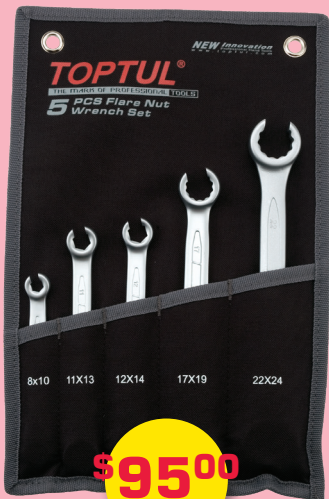

\$155⁰⁰
set

8 Piece 3/8" Drive 50mm Long Hex Bit Socket Set **\$41.00 set**
 Sizes: 3,4,5,6,7,8,10,12mm
 36026-8C

9 Piece 1/2" Drive 55mm Spline Socket Bit Set **\$99.00 set**
 Includes:
 M5,M6,M8,M9,M10,M12,M14,M16,M18
 Socket Bits. 46028-89

\$59.00 set

4 Piece Extra Long Anti-Slip Screwdriver Set

Includes: no2 Phillips x 400, no1 Phillips x 250, 5-5mm Slotted x 400 and 6-5mm Slotted x 400mm. GAAE0406

\$95.00 set

5 Piece Flare Nut Wrench Set

Sizes: 8x10, 11x13, 12x14, 17x19, 22x24mm
 GPAQ0502