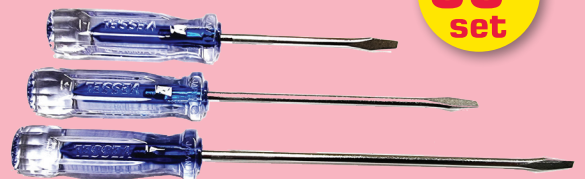

\$45.00 ea

Hose Clamp Pliers JDAM028E

\$33.00 ea

1/4" Hex Flat Thin Type Ratchet with Phillips and Slotted Bits

Ideal for Confined Spaces, Vessel Japan
 TD-74

\$33.00 set

1/4" Hex Extra Thin Bent Type Ratchet with Bits Set

Vessel Japan. TD-77

\$35.00 set

11 Piece 1/4" Hex Thin Type Bent Ratchet Bit Set

TD-79

4 Piece Windshield Removal Set

JGAR0403

\$55.00 set

Crystalline Handle Precision 2-5mm Slotted Screwdrivers

Vessel Japan

6900-2-5X50 2-5mm X 50mm
 6900-2-5X75 2-5mm X 75mm
 6900-2-5X100 2-5mm X 100mm

\$8.00 Each
\$8.00 Each
\$8.00 Each

\$35⁰⁰ set
4 Piece Scraper and Removal Set
 BT-4

Cup Type Aluminium Alloy oil filter wrenches For Toyota Engines