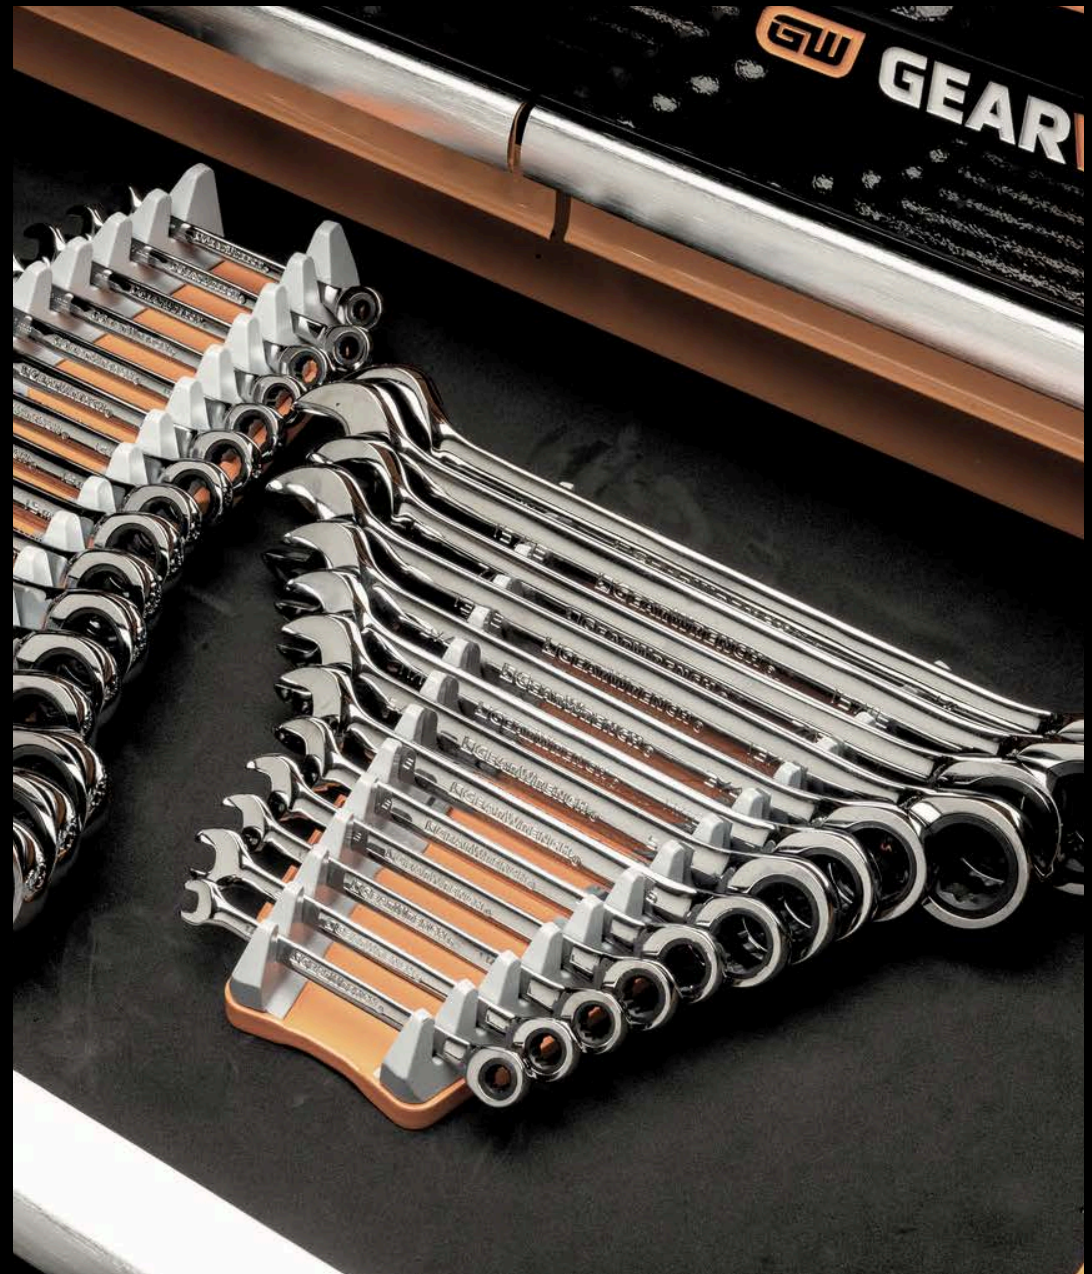

GW GEARWRENCH

GEARWRENCH[®]

GEARUP

APPRENTICE EXCLUSIUVUE OFFERS

GEARED DIFFERENTLY

Since its revolutionary inception in the mid 1990's, GEARWRENCH has proven itself to be a force to be reckoned with in the tool industry. The original GEARWRENCH ratcheting wrench is now a tool box necessity for almost every professional tool user. Scores of innovative new products, designed to provide a solution for any task, are being introduced every year. We make it our business to know the challenges you face on the job, so we can create the tools that help you get the job done faster.

GEARWRENCH has always been focused on continuous improvement in three areas: Speed, Strength, Access.

GEARWRENCH®

GEARUP

TOOL STORAGE FEATURES

Dual gas shocks on lid offers support and easily controlled closure

Barrel Style lock & key for security and durability

Recessed 6" clam shell lid to allow for easier lid opening.

Rubber access gromet on Chests allow power cords to be fed through

Wider, stronger reinforced frame