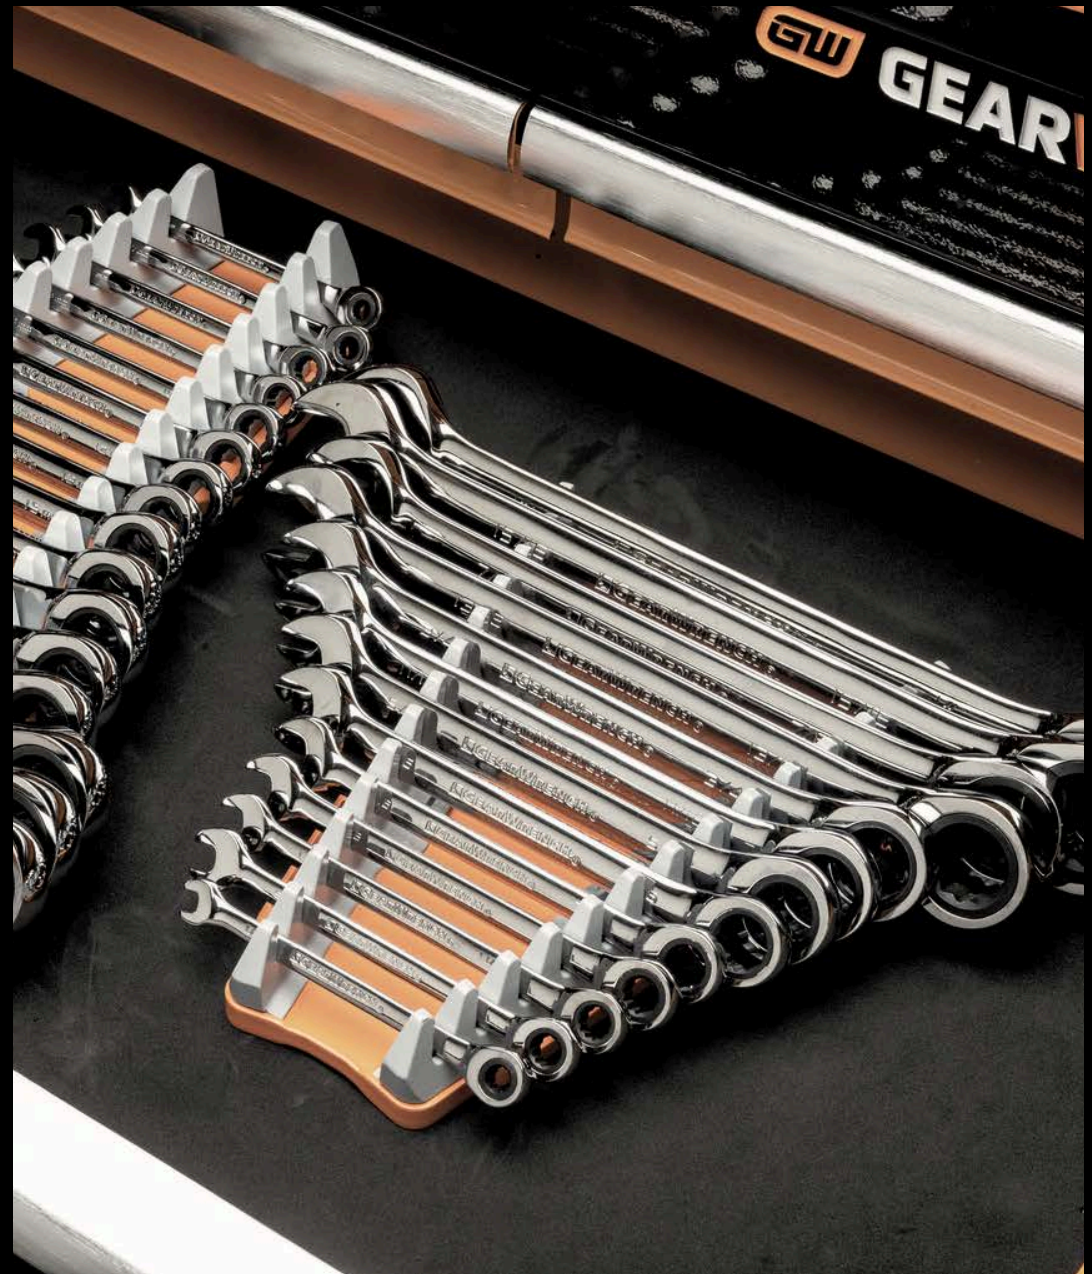

40KG DRAWER CAPACITY

TRIGGER LOCK MECHANISM

GW GEARWRENCH

GEARWRENCH[®]

Toolkit Range

Chest & Trolley Storage

GEARED DIFFERENTLY

Since its revolutionary inception in the mid 1990's, GEARWRENCH has proven itself to be a force to be reckoned with in the tool industry. The original GEARWRENCH ratcheting wrench is now a tool box necessity for almost every professional tool user. Scores of innovative new products, designed to provide a solution for any task, are being introduced every year. We make it our business to know the challenges you face on the job, so we can create the tools that help you get the job done faster.

GEARWRENCH has always been focused on continuous improvement in three areas: Speed, Strength, Access.

GEARWRENCH®

GEARUP

TOOL STORAGE FEATURES

Dual gas shocks on lid offers support and easily controlled closure

Barrel Style lock & key for security and durability

Recessed 6" clam shell lid to allow for easier lid opening.

Rubber access gromet on Chests allow power cords to be fed through

Wider, stronger reinforced frame