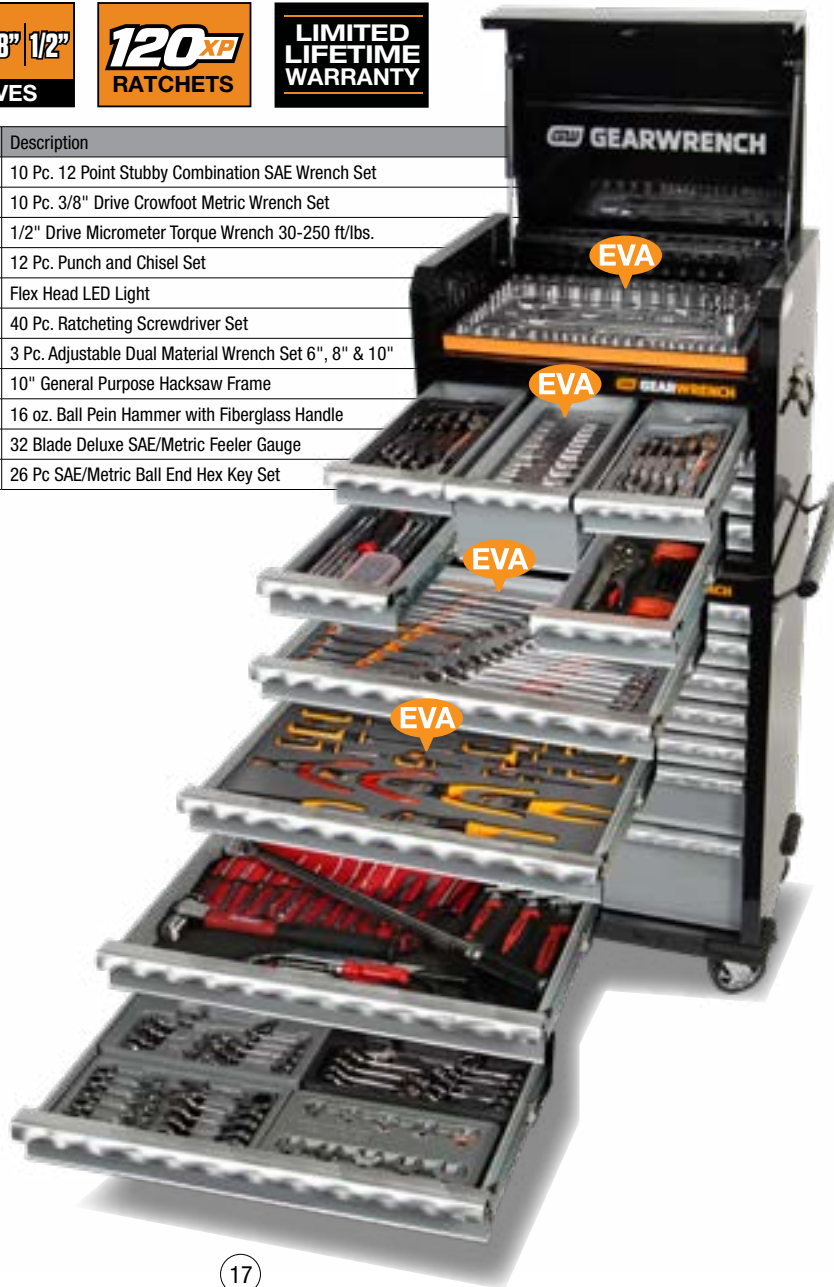

## **BONUS** for apprentices only!

16 Pc. 12 Point Reversible Ratcheting  
Combination Metric Wrench Set  
9602N

**METRIC**

8, 9, 10, 11, 12, 13, 14,  
15, 16, 17, 18, 19, 21, 22,  
24 & 25mm

Bonus valued at  
**\$399.95**