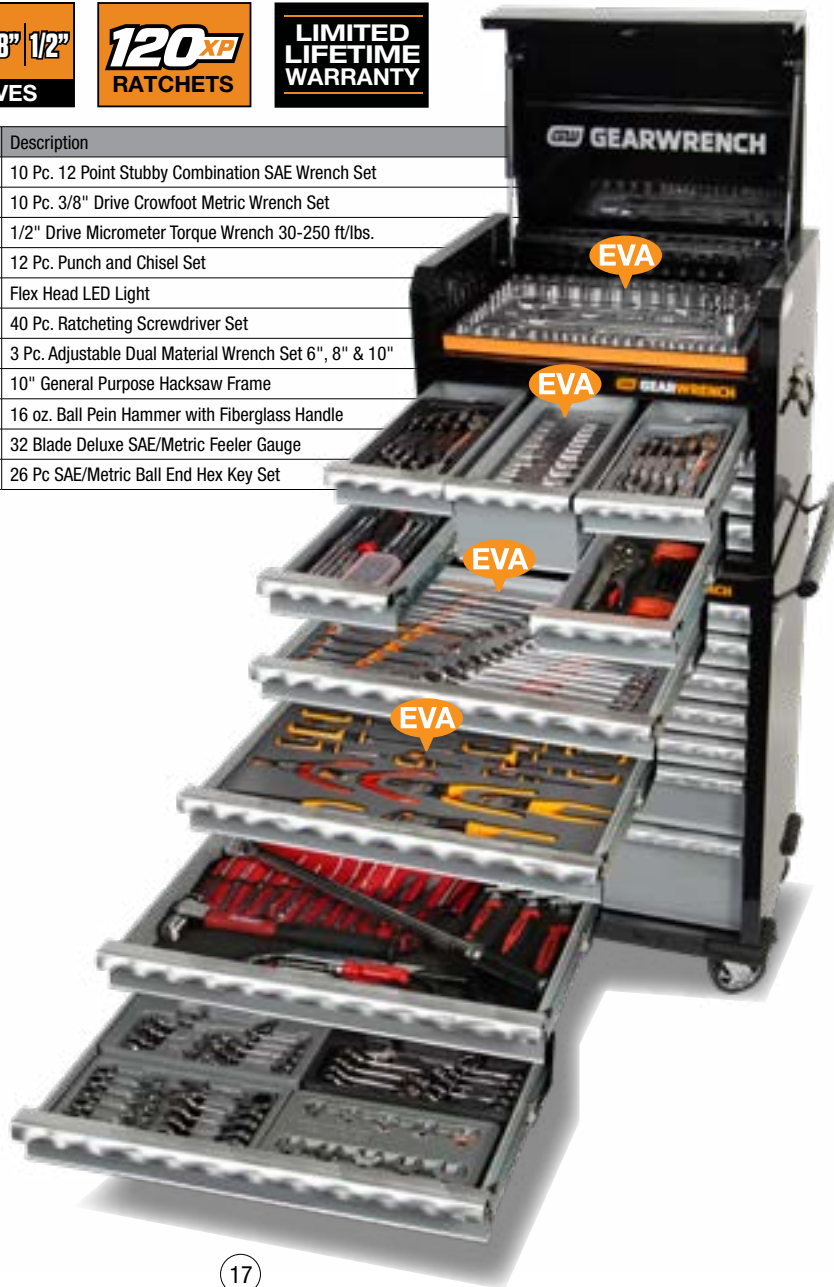

BONUS for apprentices only!

16 Pc. 12 Point Reversible Ratcheting
Combination Metric Wrench Set
9602N

METRIC

8, 9, 10, 11, 12, 13, 14,
15, 16, 17, 18, 19, 21, 22,
24 & 25mm

Bonus valued at
\$399.95

\$3,199