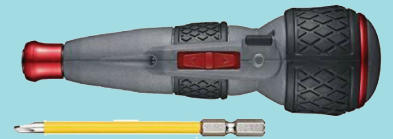

8 Piece L-Type Two Way Ball End and Hex Key Wrench Set

Sizes: 2mm to 10mm
GAAX0801

\$99⁰⁰
set

\$39⁰⁰
set

8 Piece 3/8" Drive Star Bit Socket Set

Sizes: T15, T20, T25, T27, T30, T40, T45, T50. GAAG0804

3 Piece Flexible Line Clamp Plier Set

JGAR0301

\$49⁰⁰
set

Super Thin Wall Magnetic Spark Plug Sockets

3335M14 **\$24.00 Each**
3335M16 **\$24.00 Each**

1/4" Hex 3-6 Volt Li-ion Battery Operated Rechargeable High Speed Cordless Ball Grip Screwdrivers with LED light

Can be Recharged with Mobile Phone Charger, Made in Japan

VEL2USB **\$106.00 Each**
VEL2SUSB High Speed **\$108.00 Each**

50 Piece 3/8" Drive 6 Point AF Metric Standard and Deep Socket Set

\$215⁰⁰
set

Includes: 8 to 19mm Standard and 8 to 19mm Deep sockets, 3/8" to 7/8" standard and deep sockets. 16 and 21mm spark plug sockets, 3/8" quick release ratchet, universal joint, Flexible handle
Sliding T handle, extension bar and adaptors. 3650MA