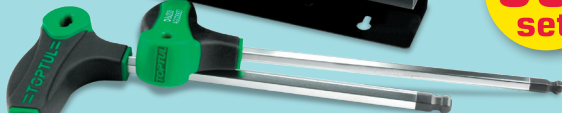

8 Piece L-Type Two Way Ball End and Hex Key Wrench Set

Sizes: 2mm to 10mm
GAAX0801

\$99⁰⁰
set

\$39⁰⁰
set

8 Piece 3/8" Drive Star Bit Socket Set

Sizes: T15, T20, T25, T27, T30, T40, T45, T50. GAAG0804

3 Piece Flexible Line Clamp Plier Set

JGAR0301

\$49⁰⁰
set

Super Thin Wall Magnetic Spark Plug Sockets

3335M14 **\$24.00 Each**
3335M16 **\$24.00 Each**

1/4" Hex 3-6 Volt Li-ion Battery Operated Rechargeable High Speed Cordless Ball Grip Screwdrivers with LED light

Can be Recharged with Mobile Phone Charger, Made in Japan

VEL2USB **\$106.00 Each**
VEL2SUSB High Speed **\$108.00 Each**

50 Piece 3/8" Drive 6 Point AF Metric Standard and Deep Socket Set

\$215⁰⁰
set

Includes: 8 to 19mm Standard and 8 to 19mm Deep sockets, 3/8" to 7/8" standard and deep sockets. 16 and 21mm spark plug sockets, 3/8" quick release ratchet, universal joint, Flexible handle
Sliding T handle, extension bar and adaptors. 3650MA